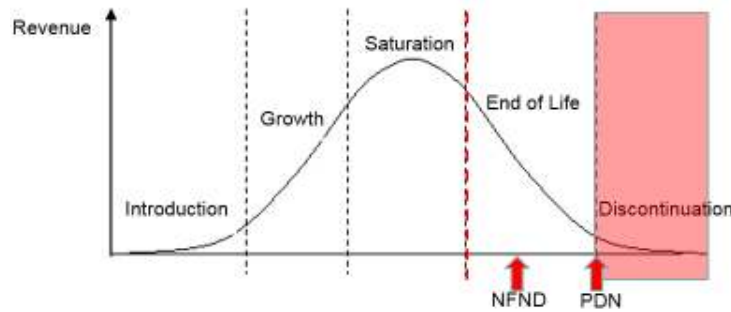

Light is OSRAM

**Product Discontinuation** (acc. JEDEC J-STD-048)  
**OS-PD-2017-053**

8/15/2017

---

<b>Last order:</b>	11/15/2017
<b>Last delivery:</b>	2/15/2018
<b>Reason:</b>	Brightness Improvement

---

Please direct your feedback to your local Sales office.